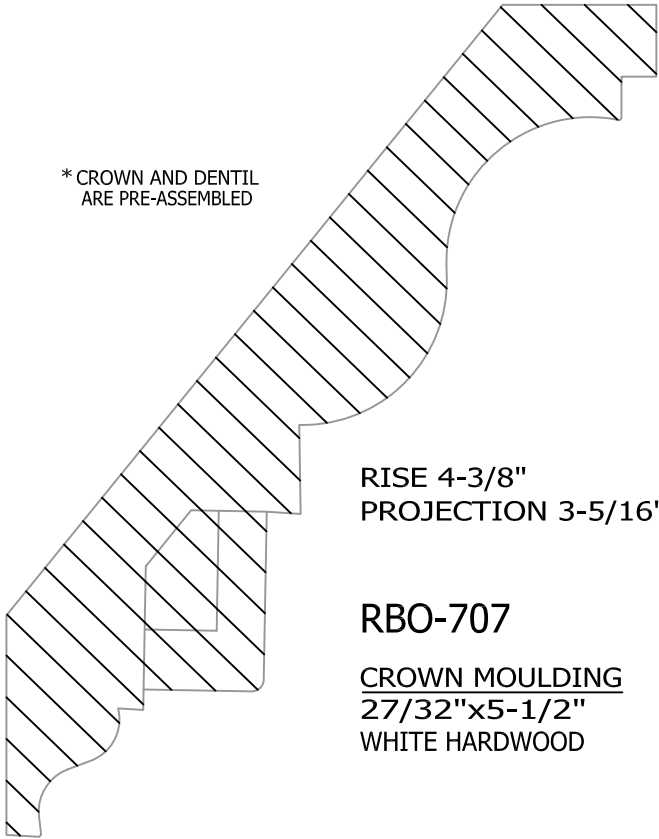

* CROWN AND DENTIL
ARE PRE-ASSEMBLED

RISE 4-3/8"
PROJECTION 3-5/16"

RBO-707

CROWN MOULDING
27/32"x5-1/2"
WHITE HARDWOOD

ROTATED FACE VIEW (1/2 SCALE)